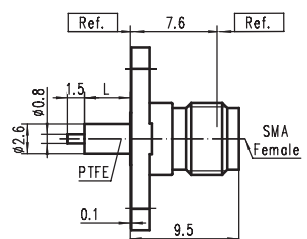

SMA 26.5GHz--圆形内导体连接器

CODE	TYPE	Freq	L
130511	SMA-KFD501G	DC-18GHz	3mm
130513	SMA-KFD505G	DC-18GHz	4mm
130604	SMA-KFD505-3G	DC-18GHz	4mm

CODE	TYPE	Freq	L
130501	SMA-KFD501AG	DC-18GHz	3mm
130512	SMA-KFD505AG	DC-18GHz	4mm
130603	SMA-KFD505A-3G	DC-18GHz	4mm