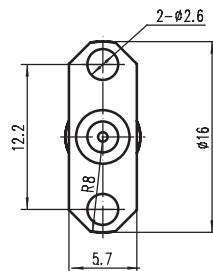

SMA 26.5GHz--圆形内导体连接器

CODE	TYPE	Freq	L
130511	SMA-KFD501G	DC-18GHz	3mm
130513	SMA-KFD505G	DC-18GHz	4mm
130604	SMA-KFD505-3G	DC-18GHz	4mm

CODE	TYPE	Freq	L
130501	SMA-KFD501AG	DC-18GHz	3mm
130512	SMA-KFD505AG	DC-18GHz	4mm
130603	SMA-KFD505A-3G	DC-18GHz	4mm