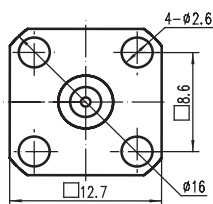

SMA 26.5GHz--圆形内导体连接器

CODE	TYPE	Freq	L
130511	SMA-KFD501G	DC-18GHz	3mm
130513	SMA-KFD505G	DC-18GHz	4mm
130604	SMA-KFD505-3G	DC-18GHz	4mm

CODE	TYPE	Freq	L
130501	SMA-KFD501AG	DC-18GHz	3mm
130512	SMA-KFD505AG	DC-18GHz	4mm
130603	SMA-KFD505A-3G	DC-18GHz	4mm