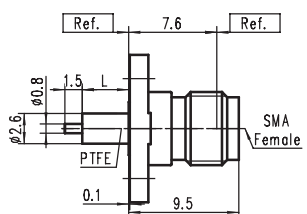

SMA 26.5GHz--圆形内导体连接器

CODE	TYPE	Freq	L
130511	SMA-KFD501G	DC-18GHz	3mm
130513	SMA-KFD505G	DC-18GHz	4mm
130604	SMA-KFD505-3G	DC-18GHz	4mm

CODE	TYPE	Freq	L
130501	SMA-KFD501AG	DC-18GHz	3mm
130512	SMA-KFD505AG	DC-18GHz	4mm
130603	SMA-KFD505A-3G	DC-18GHz	4mm